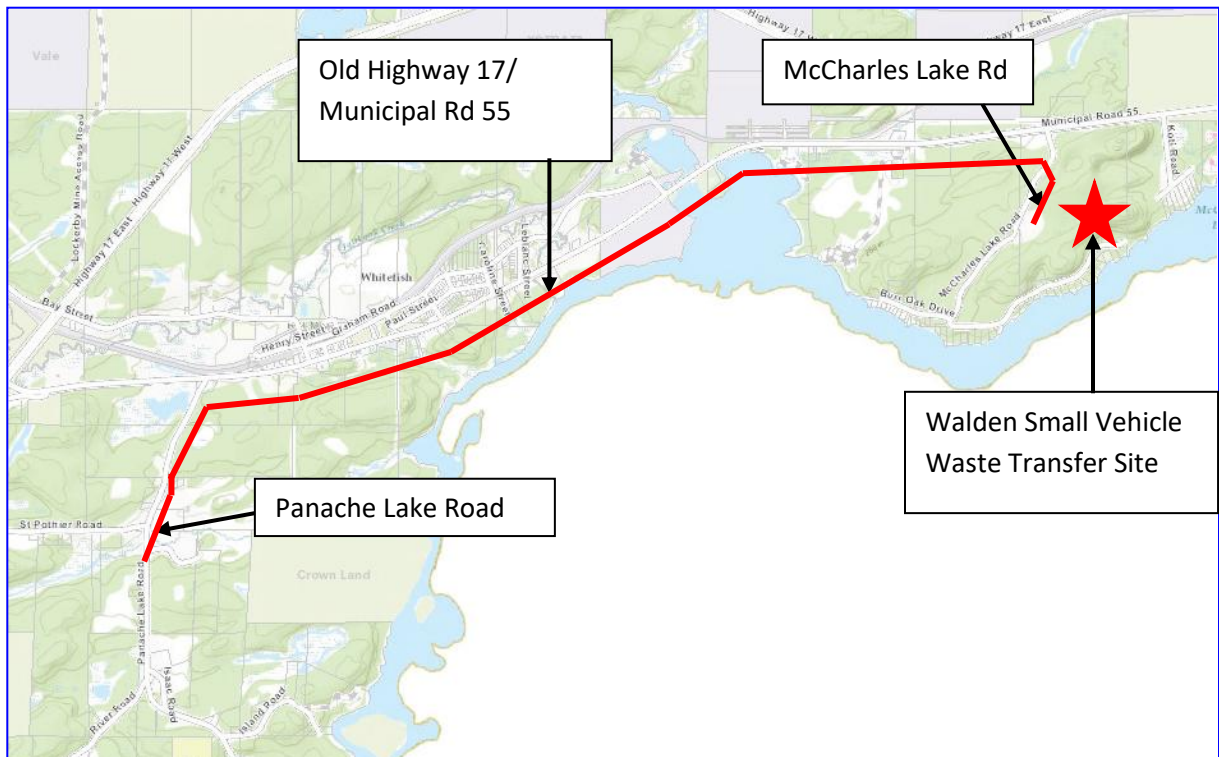

City of Greater Sudbury residents ONLY

City of Greater Sudbury residents wishing to dispose of non-hazardous waste outside of the Panache Depot hours of operation or to dispose of non-hazardous waste not accepted at the depot, may use the Walden Small Vehicle Transfer Station located off Old Highway 17 W on McCharles Lake Road.

City of Greater Sudbury residents delivering residential waste in a private motor vehicle receive a maximum 50 kg tipping fee exemption every week.

Walden Small Vehicle Waste Transfer Site - Hours of Operation

Summer (May 1 - September 30)

Monday to Friday – 12 noon to 7:00 p.m.

Saturdays – 8:00 a.m. to 5:00 p.m.

Winter (October 1 - April 30)

Monday to Friday – 12 noon to 5:00 p.m.

Saturdays – 8:00 a.m. to 5:00 p.m.

For more information, call City Services at 311 or visit the Environmental Services' website at <http://www.greatersudbury.ca/living/garbage-and-recycling/>